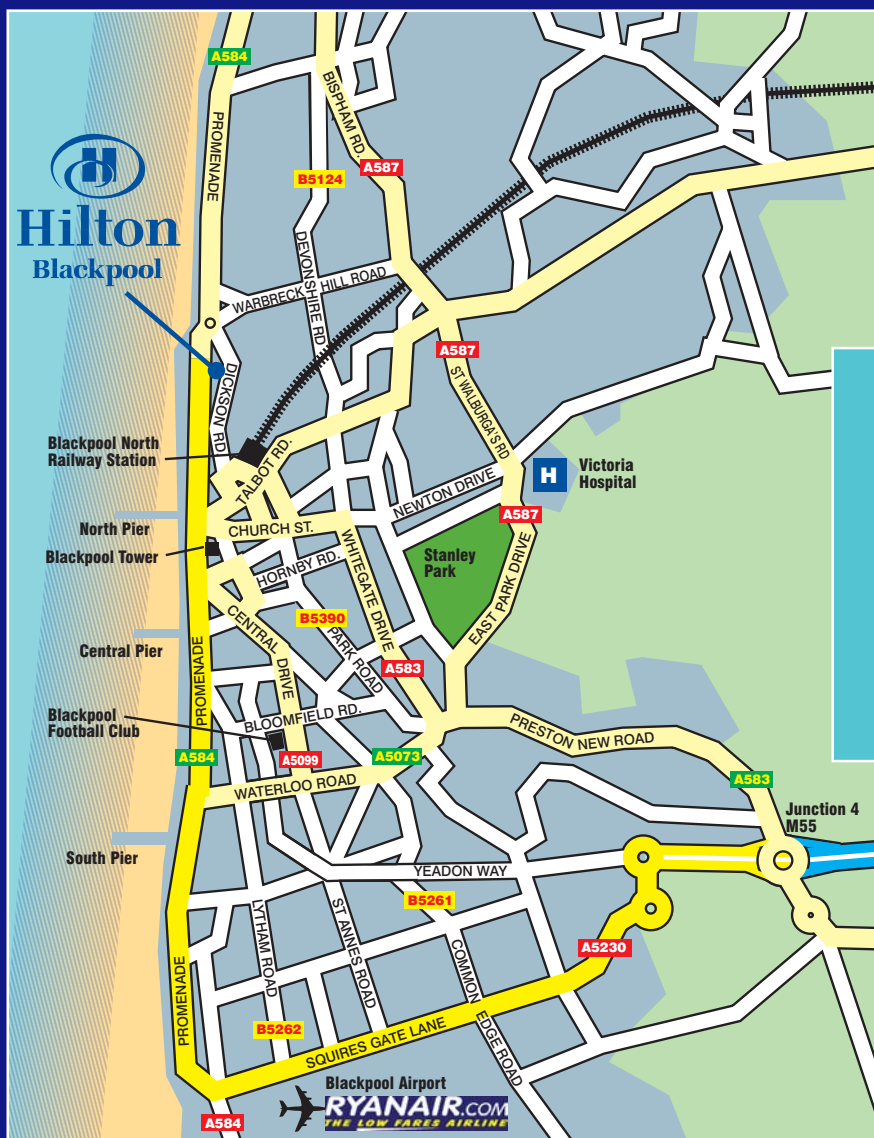

howtofindus

M6 Lancaster and the North

M65 East Lancs.

M6 Birmingham and the South
M61 Manchester

At junction 32 on the M6 turn west onto the M55, continue to the end of the M55 and turn left onto the A5230, signed for Blackpool Airport. Stay on the A5230 until you reach the seafront, turn right and you will pass the Pleasure Beach then the Tower and the hotel is one mile further along on the right.

Please note the Hotel has **two** entrances. The Promenade Entrance provides easy access to the Hotel's Reception. The Lower Ground Floor Entrance provides easy access to the car park with lift access to Reception which is located on the Upper Ground Floor. (Please use the telephone located on the Lower Ground Floor Lobby for assistance with luggage).