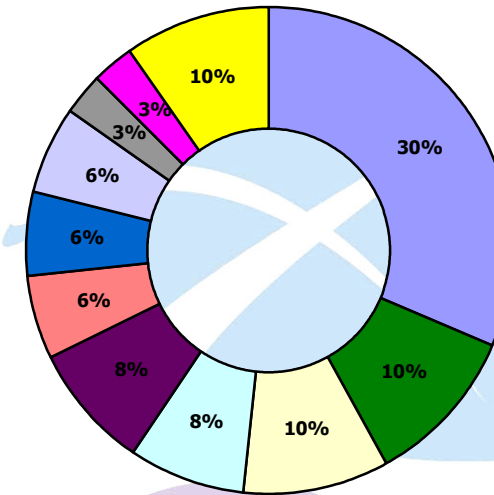

Positions of delegates