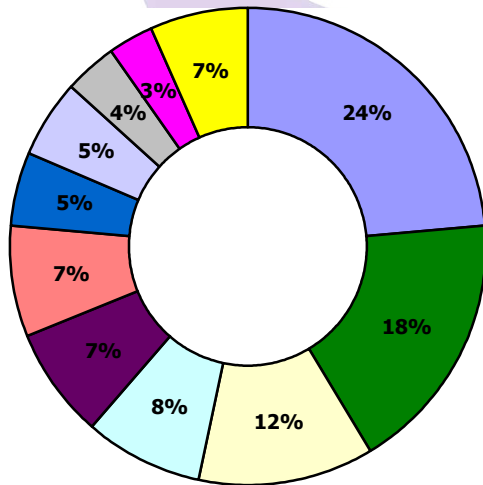

Industries of delegates